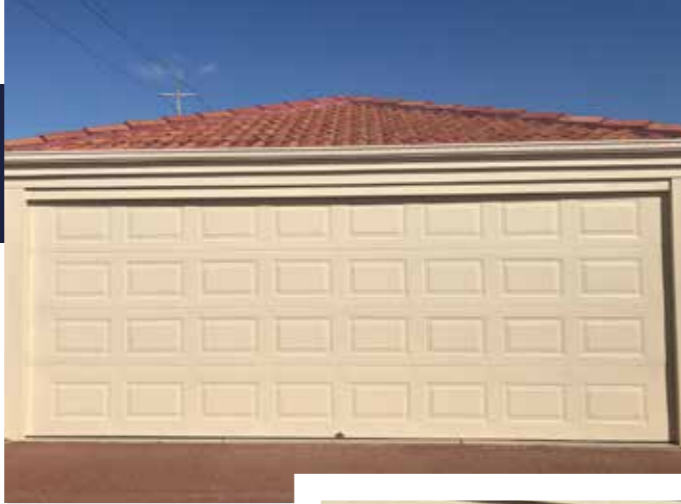

HERITAGE GARAGE DOORS

This style is crafted with equally spaced symmetrical square embossments and a finish to perfectly complement a house with traditional character. Choose from our wide range of Colorbond® colours and consider adding windows as an optional extra.

FINELINE GARAGE DOORS

A Fineline sectional garage door has embossed, contemporary symmetry with evenly spaced lines, which ultimately creates a dazzling appearance. This is an enduringly popular range of doors, as their design is well suited to virtually any external décor. The Fineline garage doors come in a diverse range of finishes and Colorbond® colours.

FLATLINE GARAGE DOORS

A flat panel available embossed finish to provide the simplest and cleanest look for your garage door. Available in a wide range of finishes and Colorbond® colours.

RIBLINE GARAGE DOORS

A Ribline sectional garage door has embossed, contemporary symmetry with evenly spaced deep lines, which ultimately creates a weather board appearance. Our Ribline garage doors come in a diverse range of Colorbond® colours and embossed finish.