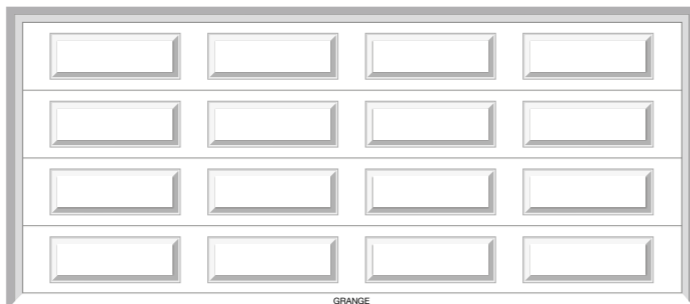

GRANGE

GARAGE DOOR PROFILE

Classic timeless geometric patterns that bring the best out of your home. This style is crafted with equally spaced symmetrical rectangular embossments and a finish to perfectly complement a home with a traditional character. Available in a range of finishes and Colorbond® colours.