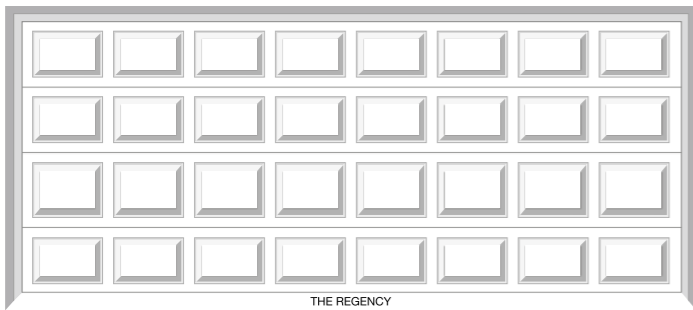

COLORBOND® GARAGE DOORS

For a more classical home design, the Regency will complement any modern day or federation-style home. The Regency features square raised steel panels designs. You can customise it to include a window design and Colorbond® colour of your choice.