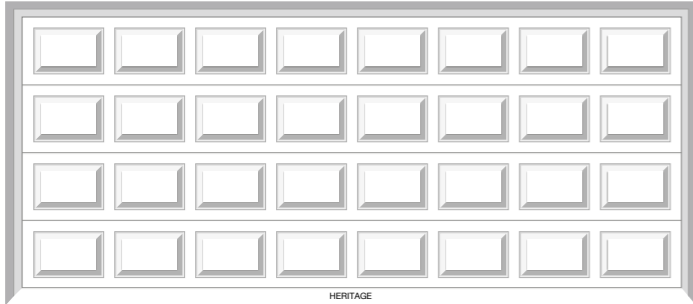

RANCH

STANFORD

GARAGE DOORS

This style is crafted with equally spaced symmetrical rectangular embossments and a finish to perfectly complement a modern or old house with a traditional character. Choose from our wide range of Colorbond® colours and consider adding windows as an optional extra.

STANFORD

HERITAGE GARAGE DOORS

This style is crafted with equally spaced symmetrical square embossments and a finish to perfectly complement a house with traditional character. Choose from our wide range of Colorbond® colours and consider adding windows as an optional extra.