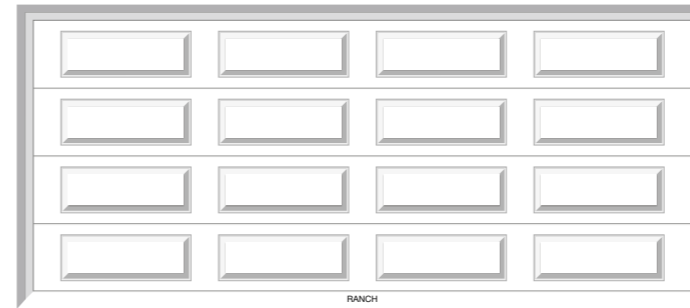

THE COSMOPOLITAN

SETTLER

GARAGE DOORS

Achieve a sophisticated look to suit your modern-day home with the embossed Settler Garage Door. The Settler's wider-than-usual panels are possible due to a unique V-groove design. Together, these features allow The Settler to stand out for its high quality finishes and modern design. The settler is a highly sought after garage door.

THE SETTLER

RANCH

GARAGE DOORS

This style garage door is ideal for creating a traditional atmosphere for your home's façade. It features evenly spaced and symmetrical rectangular embossments along with a wood grain finish. You can dress this garage door up with a choice from a wide range of Colorbond® colours, and there is also the option to have windows installed.