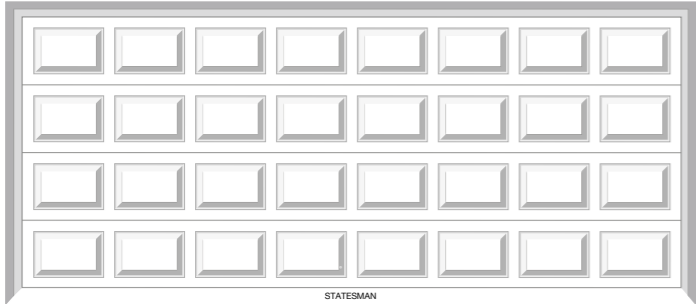

SEVILLE GARAGE DOOR PROFILE

Modern straight lines: Clean, sharp lines for a fresh modern look suited to a range of home styles. The Seville profile is evenly spaced with clean, sharp horizontal lines to complement virtually all home designs. Available in a range of finishes and Colorbond® colours.

STATESMAN

GARAGE DOOR PROFILE

Classic timeless geometric patterns that bring the best out of your home. This style is crafted with equally spaced symmetrical square embossments and a finish to perfectly complement a home with a traditional character. Available in a range of finishes and Colorbond® colours.