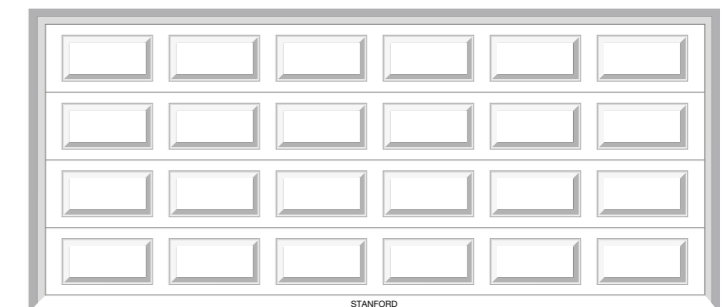

THE SETTLER

RANCH

GARAGE DOORS

This style garage door is ideal for creating a traditional atmosphere for your home's façade. It features evenly spaced and symmetrical rectangular embossments along with a wood grain finish. You can dress this garage door up with a choice from a wide range of Colorbond® colours, and there is also the option to have windows installed.

RANCH

STANFORD

GARAGE DOORS

This style is crafted with equally spaced symmetrical rectangular embossments and a finish to perfectly complement a modern or old house with a traditional character. Choose from our wide range of Colorbond® colours and consider adding windows as an optional extra.