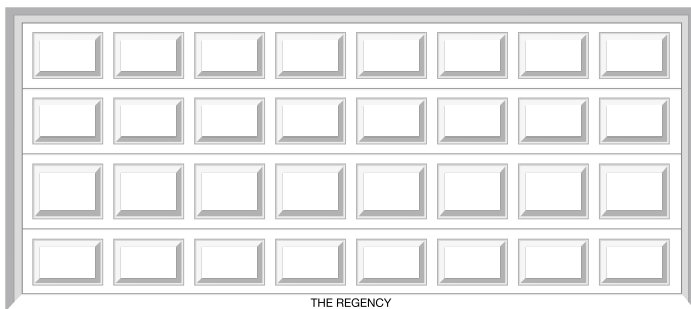

RIBLINE

SEVILLE GARAGE DOOR PROFILE

Modern straight lines; Clean, sharp lines for a fresh modern look suited to a range of home styles. The Seville profile is evenly spaced with clean, sharp horizontal lines to complement virtually all home designs. Available in a range of finishes and Colorbond® colours.

SEVILLE

REGENCY by Centurion

HERITAGE by Steeline

STATESMAN by B&D

COLORBOND® GARAGE DOORS

Classic timeless geometric patterns that bring the best out of your home. This style is crafted with equally spaced symmetrical square embossments and a finish to perfectly complement a home with a traditional character. Available in a range of finishes and Colorbond® colours.

STANFORD GARAGE DOORS

This style is crafted with equally spaced symmetrical rectangular embossments and a finish to perfectly complement a modern or old house with a traditional character. Choose from our wide range of Colorbond® colours and consider adding windows as an optional extra.