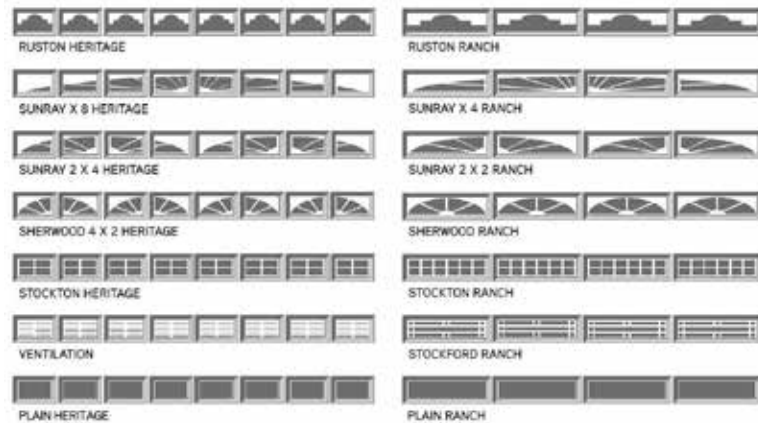

GEORGIAN by Centurion

RANCH by Steeline

GRANGE by B&D

COLORBOND® GARAGE DOORS

This style garage door is ideal for creating a traditional atmosphere for your home's façade. It features evenly spaced and symmetrical rectangular embossments along with a wood grain finish. You can dress this garage door up with a choice from a wide range of Colorbond® colours, and there is also the option to have windows installed.

WINDOWS