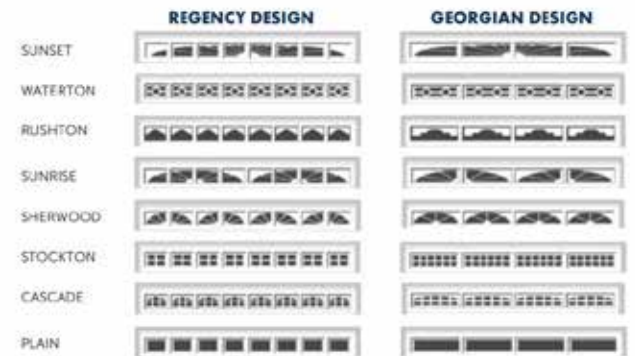

GEORGIAN by Centurion

RANCH by Steeline

GRANGE by B&D

COLORBOND® GARAGE DOORS

This style garage door is ideal for creating a traditional atmosphere for your home's façade. It features evenly spaced and symmetrical rectangular embossments along with a wood grain finish. You can dress this garage door up with a choice from a wide range of Colorbond® colours, and there is also the option to have windows installed.

WINDOWS