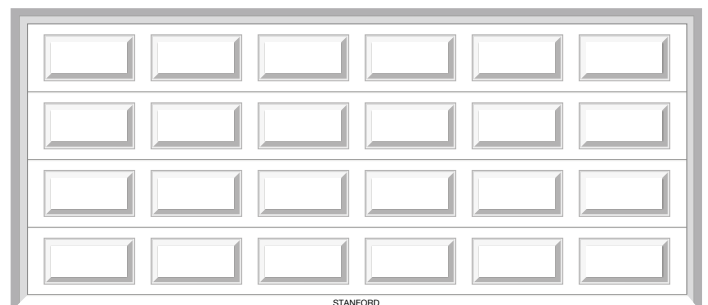

RIBLINE

SEVILLE GARAGE DOOR PROFILE

Modern straight lines; Clean, sharp lines for a fresh modern look suited to a range of home styles. The Seville profile is evenly spaced with clean, sharp horizontal lines to complement virtually all home designs. Available in a range of finishes and Colorbond® colours.

SEVILLE

REGENCY by Centurion

HERITAGE by Steeline

STATESMAN by B&D

COLORBOND® GARAGE DOORS

Classic timeless geometric patterns that bring the best out of your home. This style is crafted with equally spaced symmetrical square embossments and a finish to perfectly complement a home with a traditional character. Available in a range of finishes and Colorbond® colours.

STANFORD GARAGE DOORS

This style is crafted with equally spaced symmetrical rectangular embossments and a finish to perfectly complement a modern or old house with a traditional character. Choose from our wide range of Colorbond® colours and consider adding windows as an optional extra.